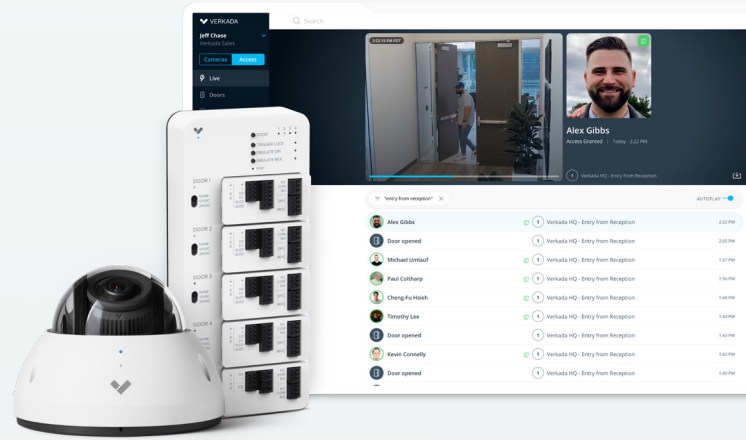

A Smarter Way To Secure Your Space

Cloud-powered physical security built for simplicity, reliability and limitless scale.